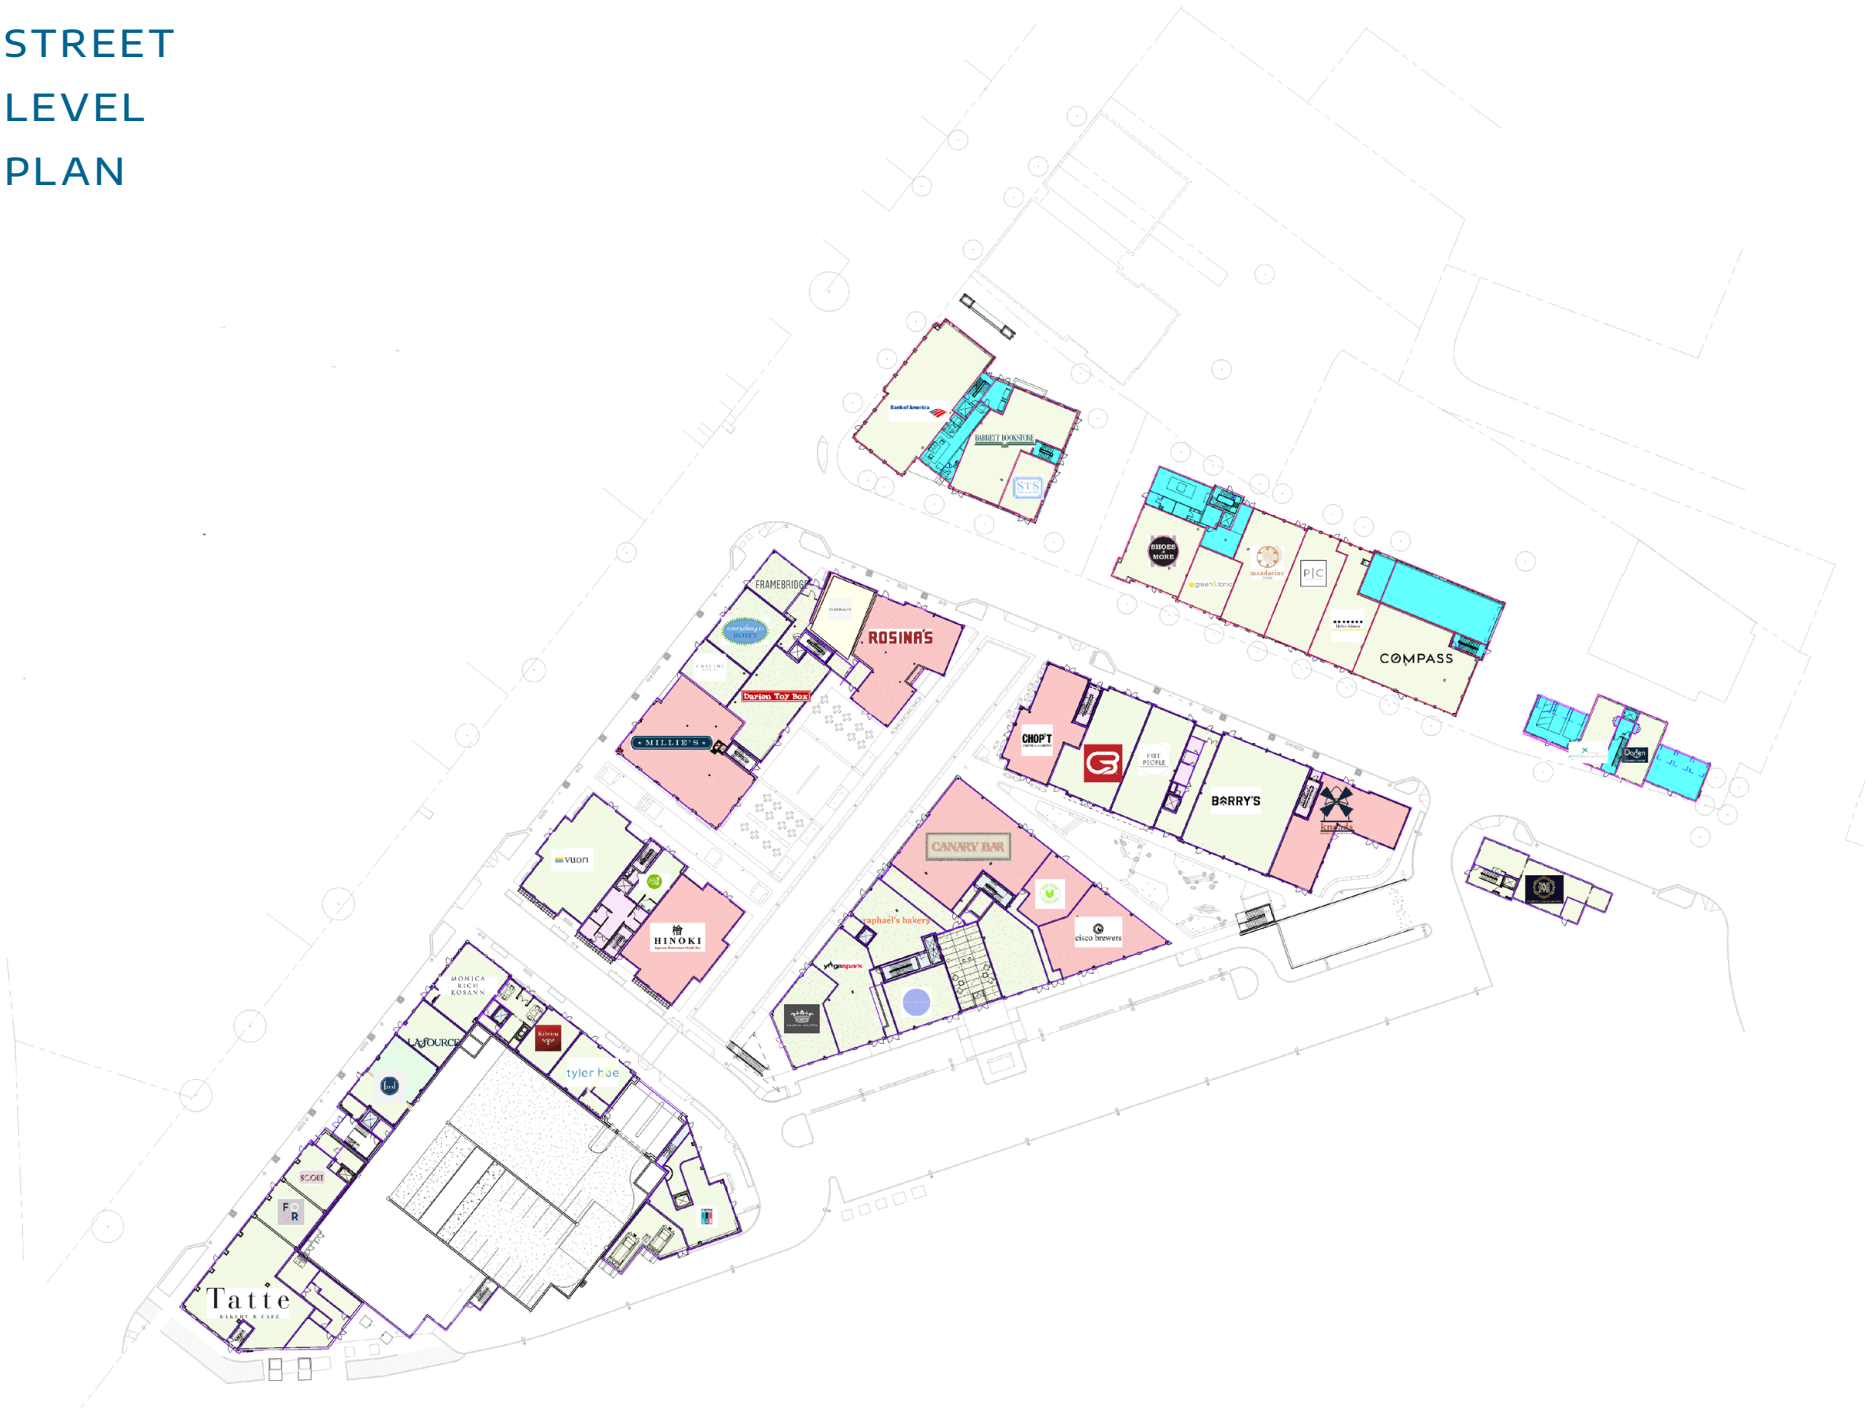

An architectural sketch of a city street scene. The drawing is in a light, sketchy style with some watercolor-like washes. It shows a street with several buildings. On the left is a three-story brick building with many windows. In the center is a building with a prominent timber-frame structure. On the right is a modern-looking building with a flat roof and large windows. There are trees, street lamps, and various figures of people walking, sitting on a bench, and riding a bicycle. The sky is filled with soft, grey clouds. The overall mood is a vibrant, walkable urban environment.

Retail Storefronts	32
Dining	7
Residences	112
Sq. Ft. of Office Space	110,000
Office Employees	400
Sq. Ft. of Retail Space	99,000
Parking Spaces	850

THE CORBIN DISTRICT

THE CORBIN DISTRICT

THE CORBIN DISTRICT

THE CORBIN DISTRICT

Market Street

THE CORBIN DISTRICT

26 East Lane

THE CORBIN DISTRICT

Darien Summer Nights

STREET
LEVEL
PLAN

THE CORBIN DISTRICT